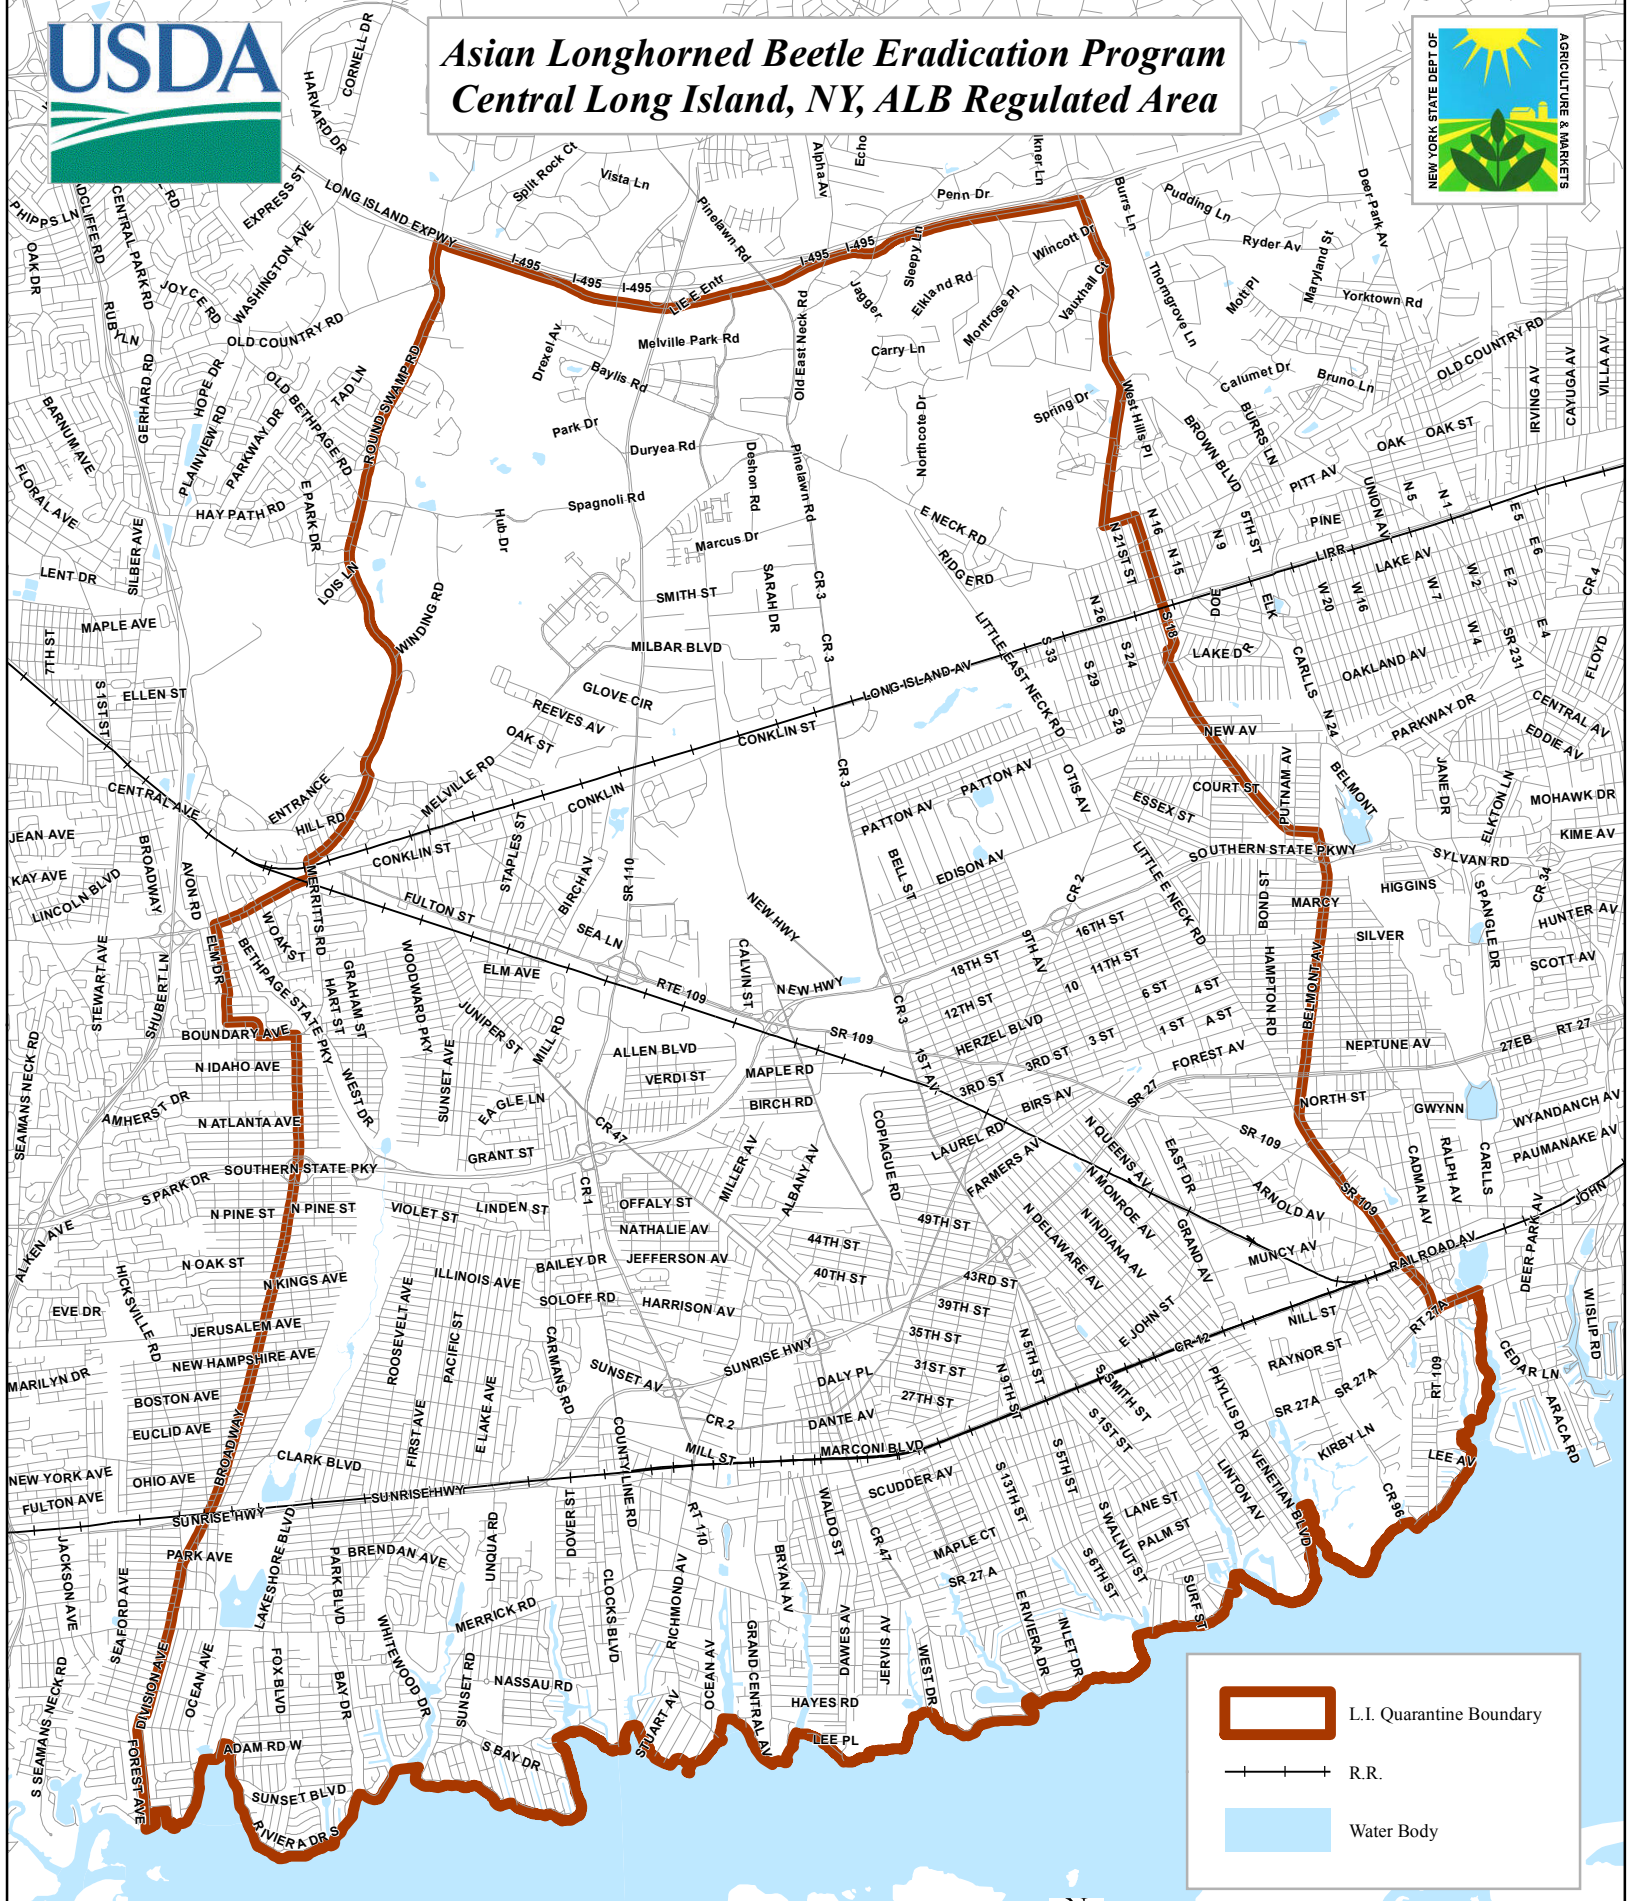

# Asian Longhorned Beetle Eradication Program Central Long Island, NY, ALB Regulated Area

-  L.I. Quarantine Boundary
-  R.R.
-  Water Body

Created 4/2/14 S Redmond

DISCLAIMER: The U.S. Department of Agriculture's Animal and Plant Health Inspection Service collected the data displayed for internal agency purposes only. This data may be used by others; however, they must be used for their original intended purposes.